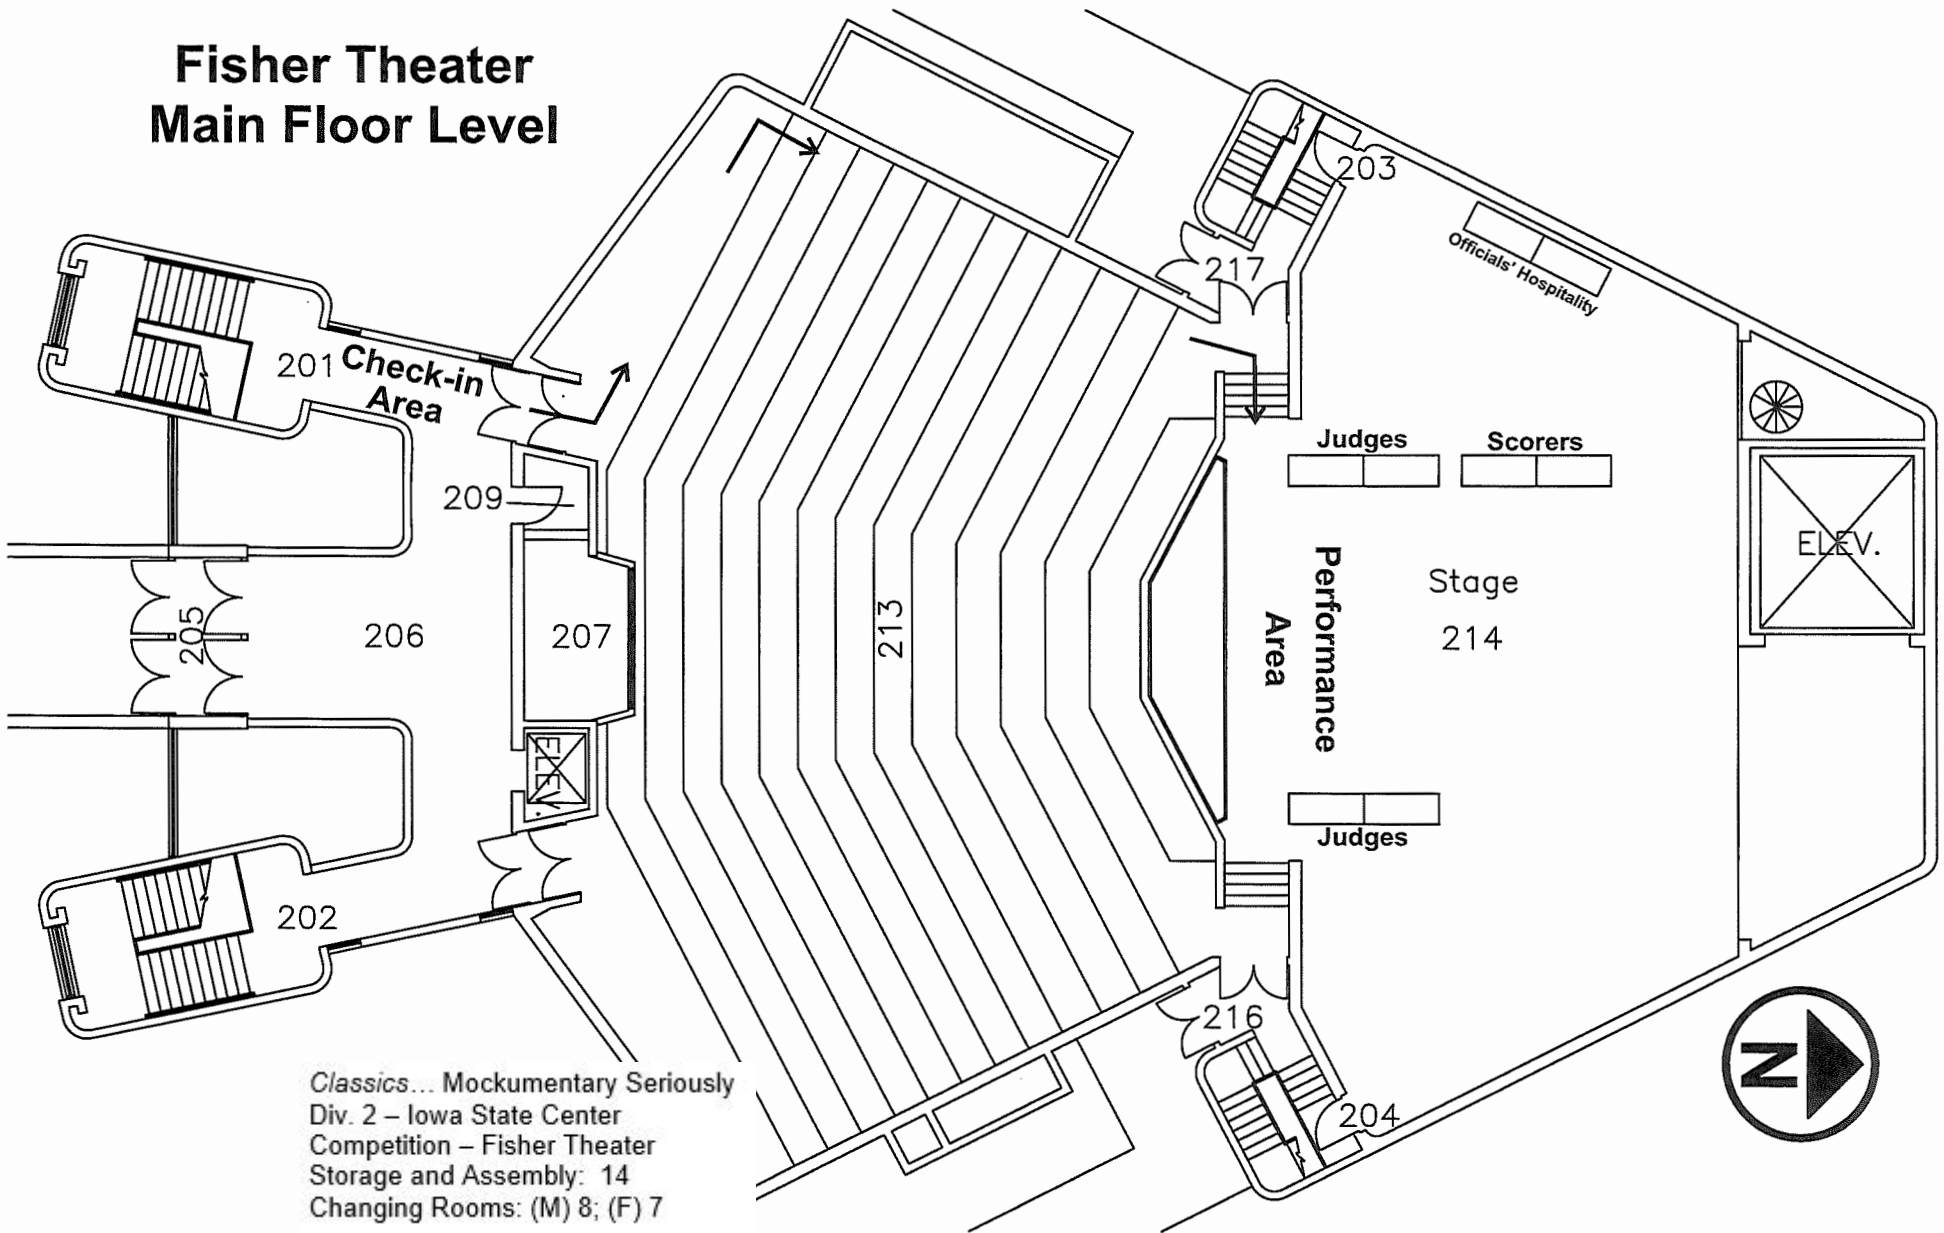

Fisher Theater Main Floor Level

Classics... Mockumentary Seriously
 Div. 2 – Iowa State Center
 Competition – Fisher Theater
 Storage and Assembly: 14
 Changing Rooms: (M) 8; (F) 7

Fisher Theater Basement Level