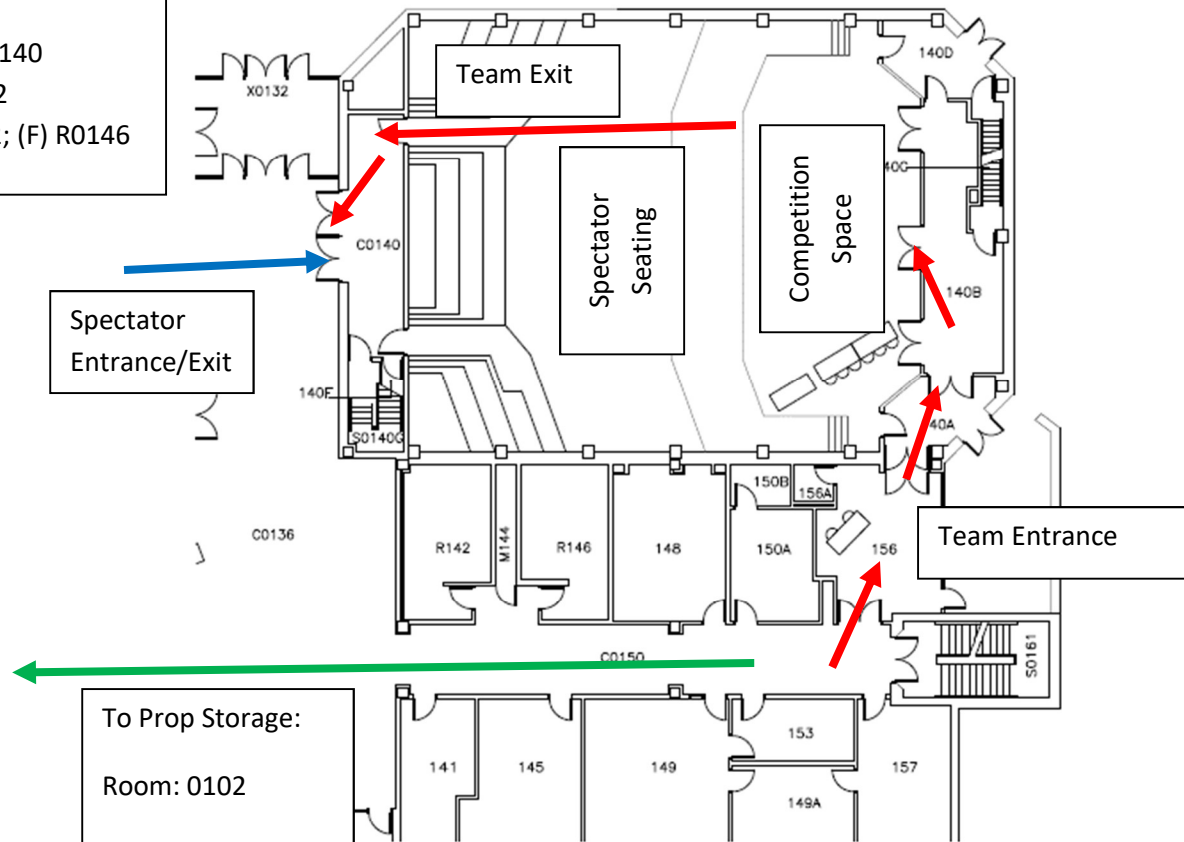

Emoji... Speak for Yourself
 Div. 2 – Music
 Competition – Auditorium 0140
 Storage and Assembly: 0102
 Changing Rooms: (M) R0142; (F) R0146

PROBLEM 2: EMOJI, SPEAK FOR YOURSELF
 DIVISION 2

FIRST FLOOR PLAN

MUSIC BUILDING
 2018 ODYSSEY OF THE MIND WORLD FINALS
 IOWA STATE UNIVERSITY
 AMES, IOWA
 SCALE 1"=16'