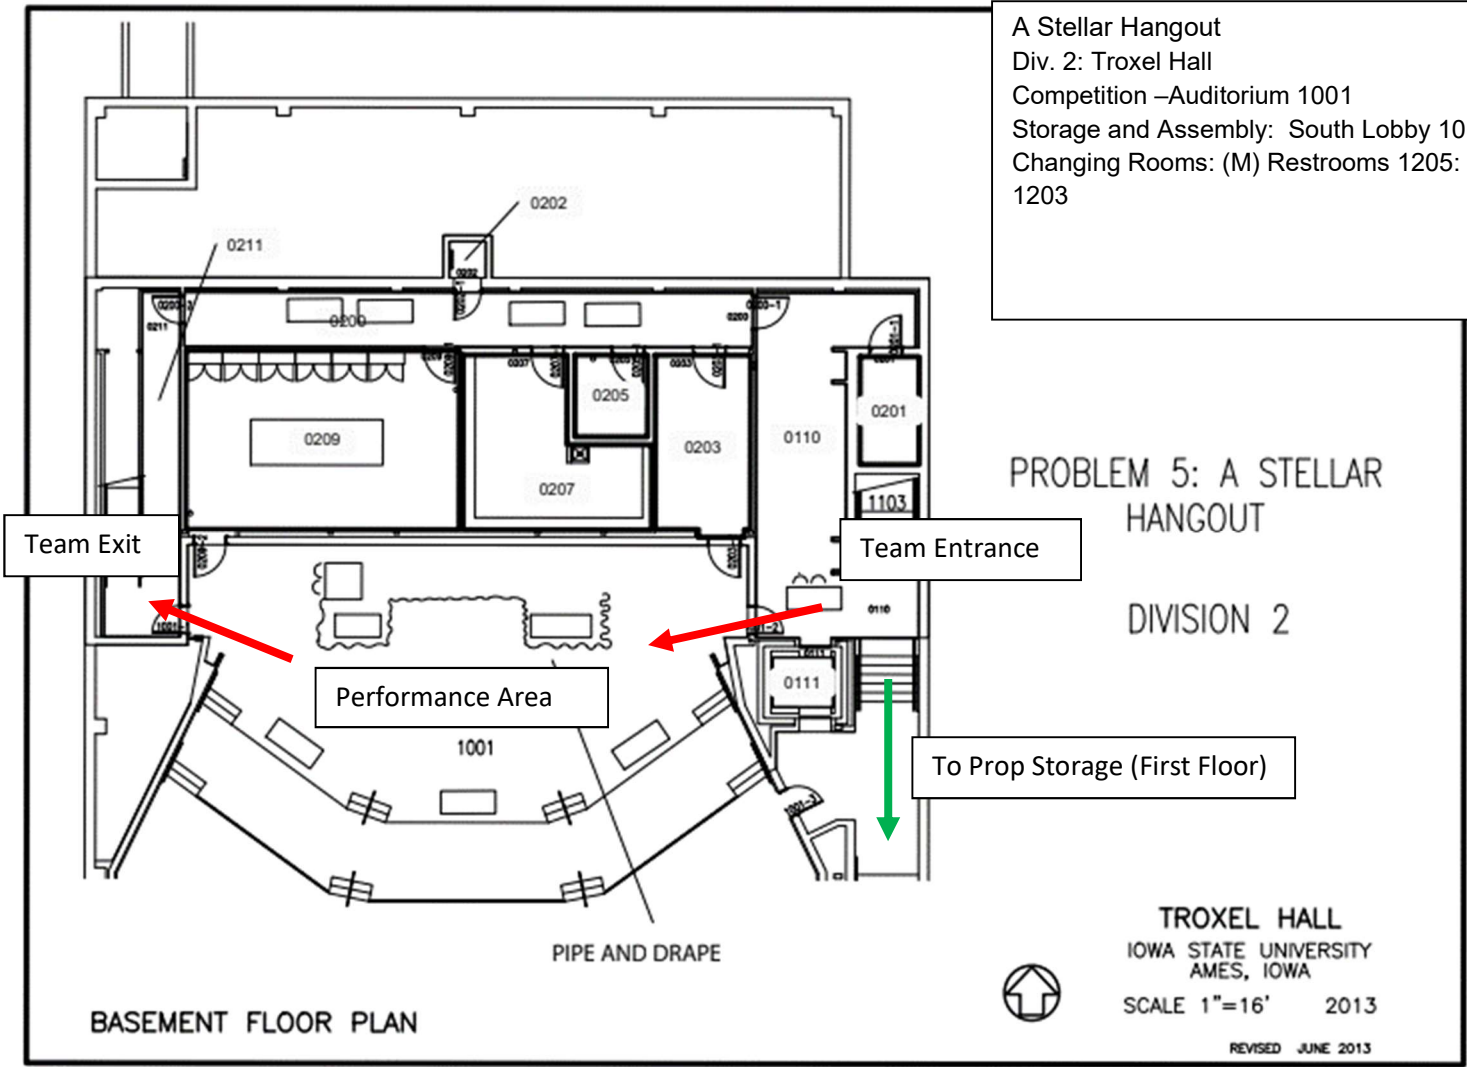

A Stellar Hangout
Div. 2: Troxel Hall
Competition – Auditorium 1001
Storage and Assembly: South Lobby 1010
Changing Rooms: (M) Restrooms 1205: (F) Restrooms 1203

PROBLEM 5: A STELLAR HANGOUT
DIVISION 2

To Prop Storage (First Floor)

TROXEL HALL
IOWA STATE UNIVERSITY
AMES, IOWA
SCALE 1"=16' 2013

REVISED JUNE 2013