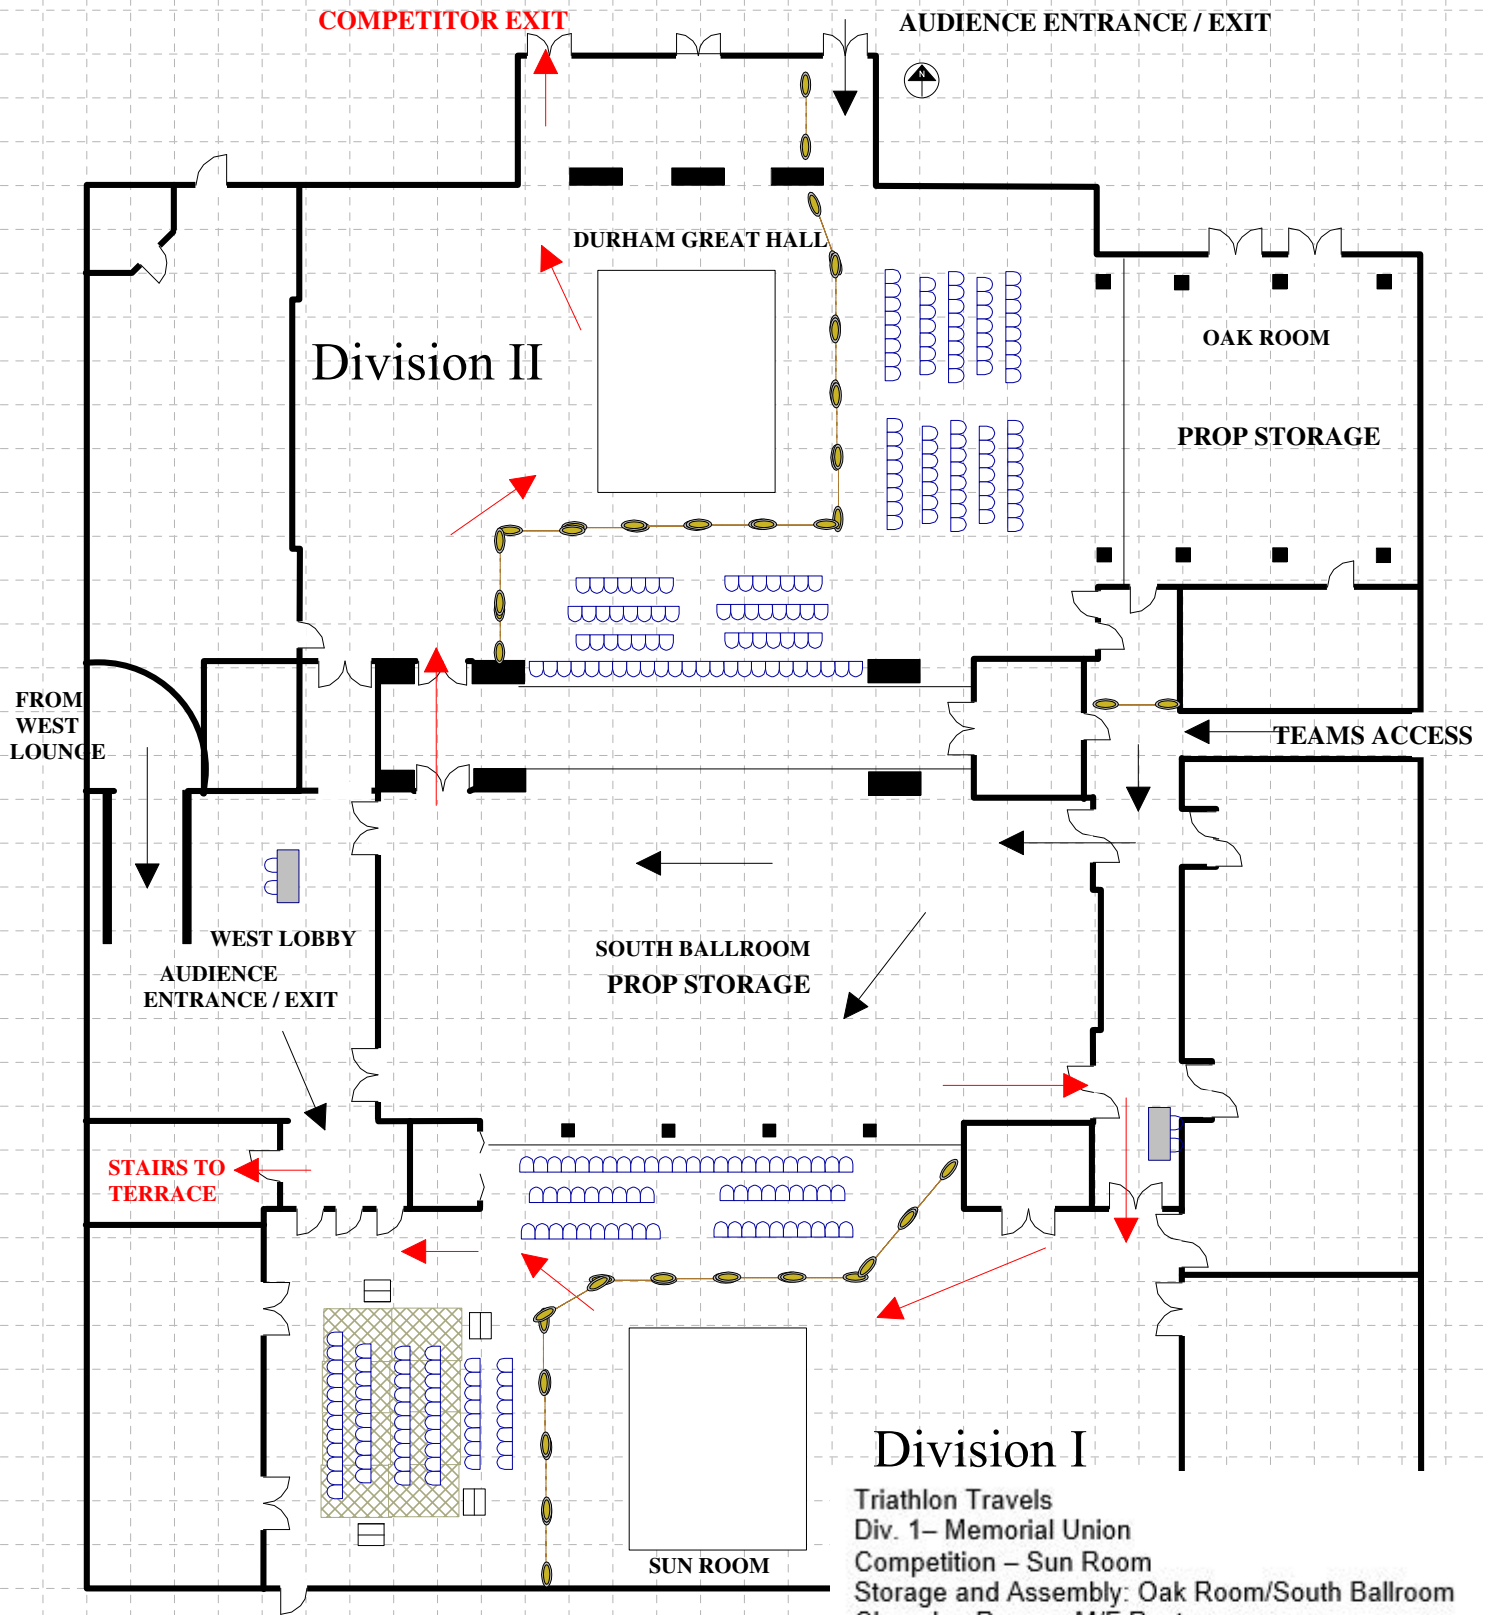

Problem 1: Triathlon Travel

Divisions I and II

Memorial Union

Division I
 Triathlon Travels
 Div. 1– Memorial Union
 Competition – Sun Room
 Storage and Assembly: Oak Room/South Ballroom
 Changing Rooms: M/F Restrooms

Division II
 Triathlon Travels
 Div. 2 – Memorial Union
 Competition – Great Hall
 Storage and Assembly: Oak Room/South Ballroom
 Changing Rooms: M/F Restrooms