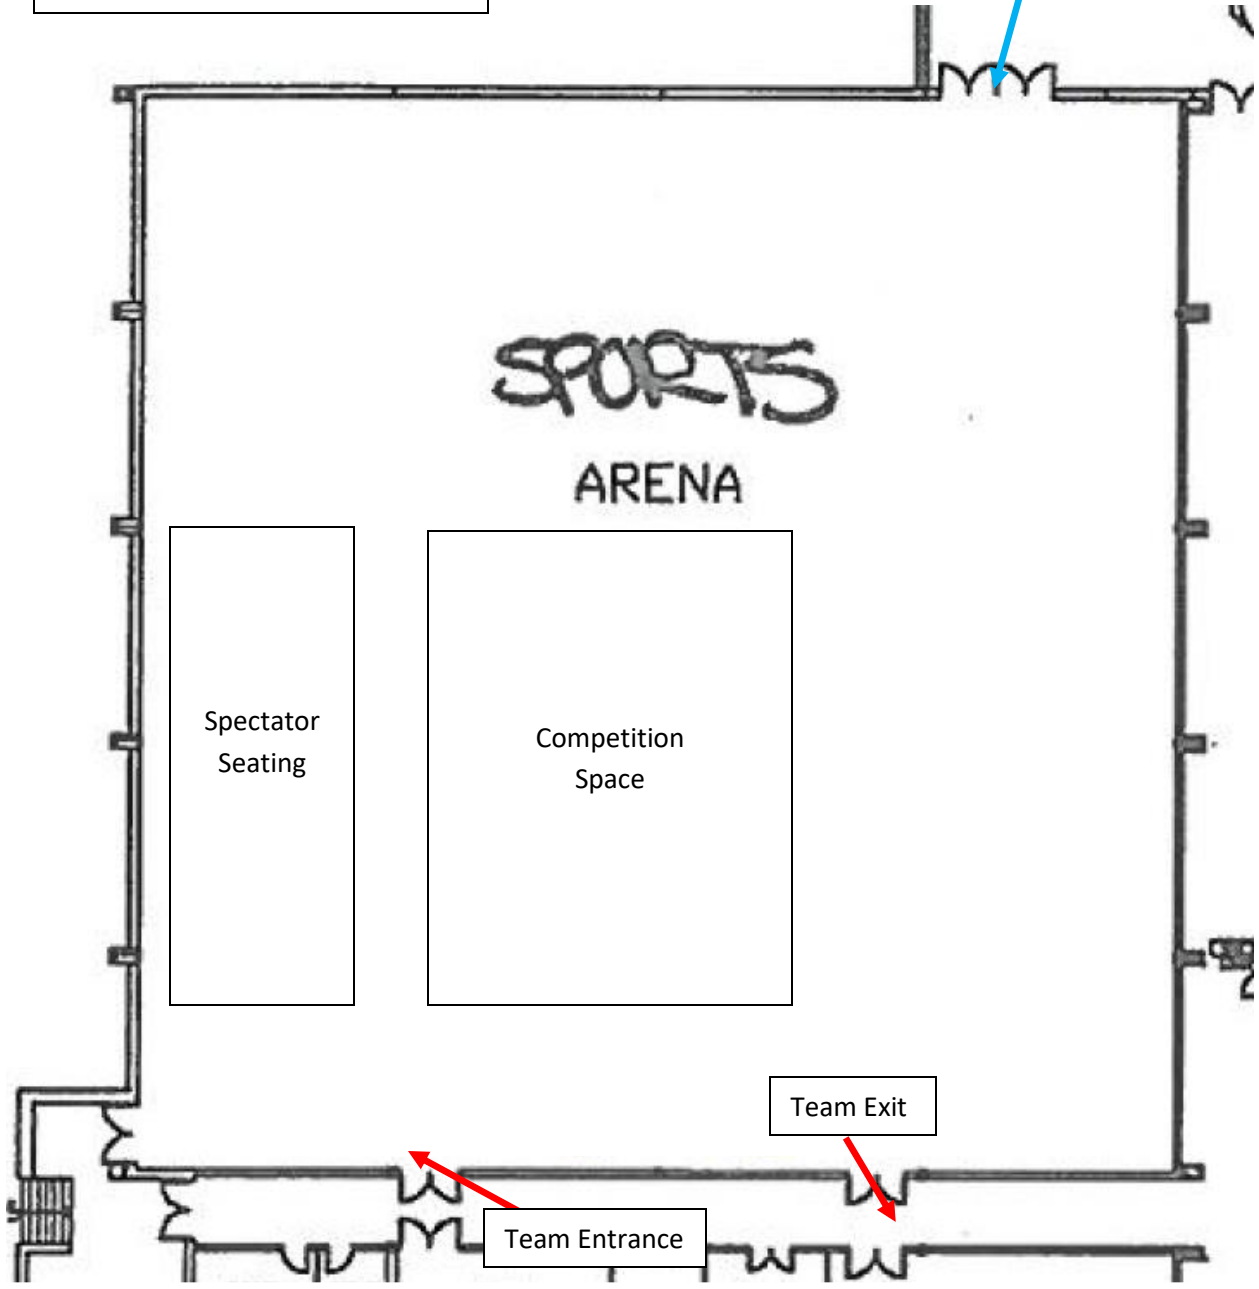

Structure Toss  
Div. 1 – IM West  
Competition – Sports Arena  
Weigh-in - IM West, Room 215  
Storage and Assembly: Gym 1  
Changing rooms: Locker Rooms

Spectator  
Entrance/Exit

Team Exit

Team Entrance