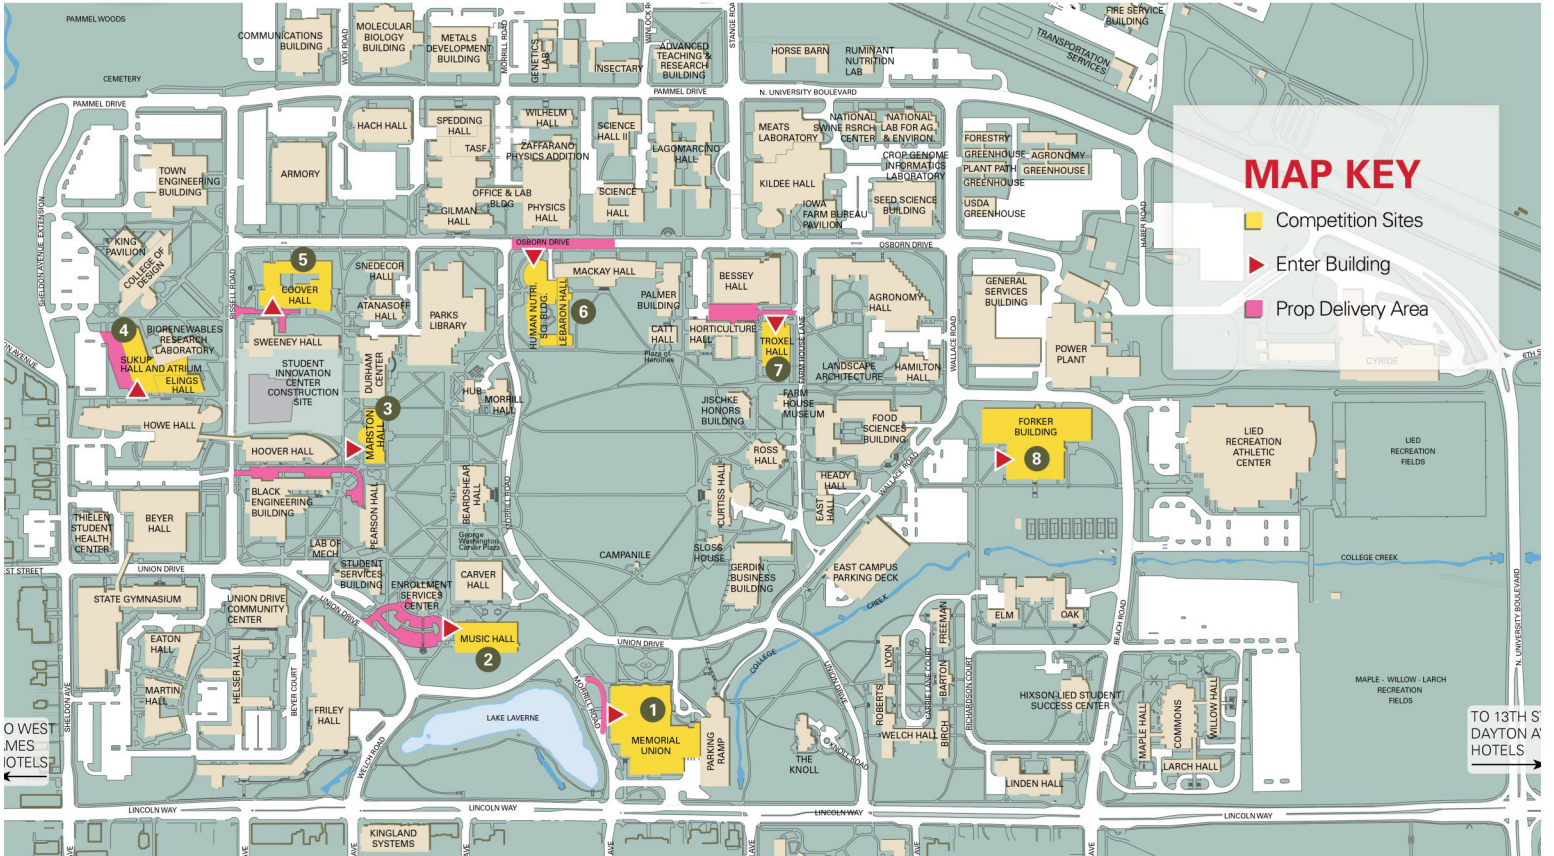

2020 Odyssey of the Mind Prop Delivery, Storage and Assembly Sites

MAP KEY

- Competition Sites
- ▶ Enter Building
- ▭ Prop Delivery Area

1 MEMORIAL UNION:

OAK ROOM/SOUTH BALLROOM

Park in the small parking area on the right on Morrill Road (west side of the Memorial Union)
Enter in Memorial Union's west or north entrance

ROOM 1009

Park along Osborne Drive; north of LeBaron
Enter LeBaron at north entrance

7 TROXEL:

SOUTH LOBBY 1010

Park in Troxel lots to the west (right) Lot 45
Enter Troxel at the north entrance

8 FORKER:

ROOM 184

Pull into the west side lot; Lot 50A
Enter Forker at the west entrance

9 FISHER:

ROOM 14

Park at the loading dock on the east side of Fisher

10 STEPHENS:

BASEMENT

Park at the loading dock at Stephens

11 SCHEMAN:

ROOMS 004, 167, 250-252, 260-262

Park in parking lot B1 on the north side of Scheman
Enter Scheman at the north entrance

12 HILTON COLISEUM:

BLUE/GREEN ROOMS

Pull into the north parking lot; Lot C2
Enter Hilton at the SE entrance
**Float and Banner- Drop off only Thursday in East Tunnel of Hilton Coliseum*