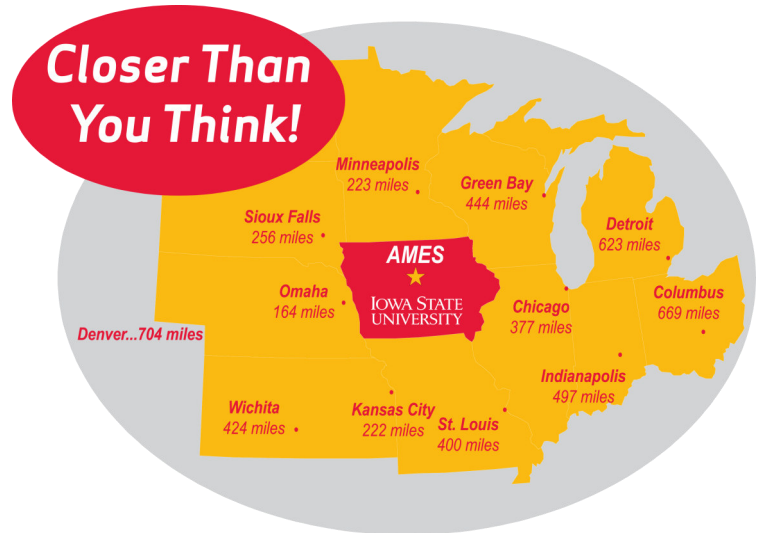

## GETTING HERE

### GROUND

Ames is a great driving destination, located just 25 miles north of Des Moines, Iowa and the intersection of I-30 and I-80, it is within a day's drive for many of your teams. When planning your travel, please allow for the drive times listed in the map image on this page.

### AIR

Ames is served by two major airports in Iowa. Des Moines International Airport (DSM, Des Moines) has more than 100 arrivals and departures daily, serving over two million passengers annually. Eastern Iowa Airport (CID, Cedar Rapids) serves more than one million passengers annually. Direct flights to/from major US cities are offered by the following airlines:

Allegiant Air	Frontier
American Airlines	Southwest (DSM only)
Delta	United Airlines